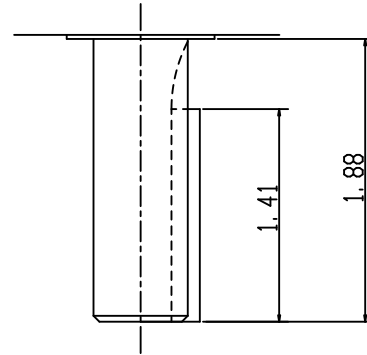

DATE  
JAN 19, 2012

CATALOG NO.  
GHV0/24C

OUTLINE DIMENSIONS  
3-PHASE INDUCTION MOTOR

MODEL TYPE:  
AETHCF

FRAME NO. 56C

Pole	HP	KW	Hz	VOLT	Syn. Speed R. P. M
4	1/4	.19	60	230/460	1800

Ins.	Rating	Dimensions in	Approx Weight	Bearings
F	CONT.	inch	24 lbs.	DF: 6204ZZ NDE: 6203ZZ