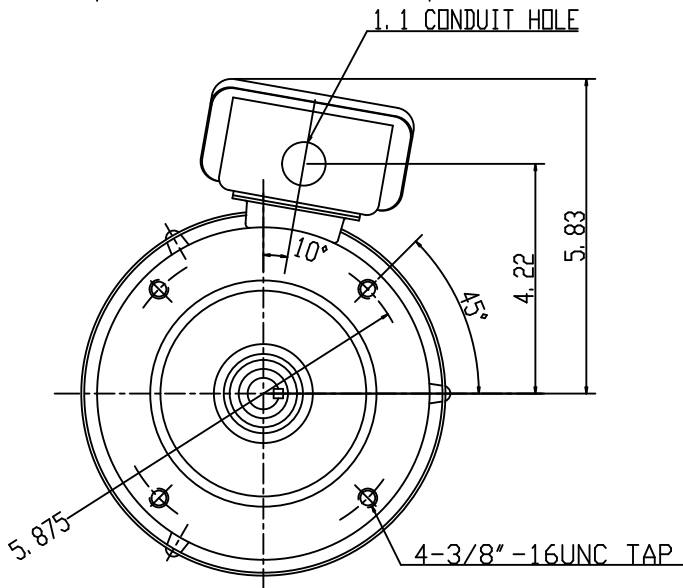

DATE  
JAN 19, 2012

CATALOG NO.  
GHV0/24C

OUTLINE DIMENSIONS  
3-PHASE INDUCTION MOTOR

MODEL TYPE:  
AETHCF

FRAME NO. 56C

Pole	HP	KW	Hz	VOLT	Syn. Speed R. P. M
4	1/4	.19	60	230/460	1800

Ins.	Rating	Dimensions in	Approx Weight	Bearings
F	CONT.	inch	24 lbs.	DF: 6204ZZ NDE: 6203ZZ