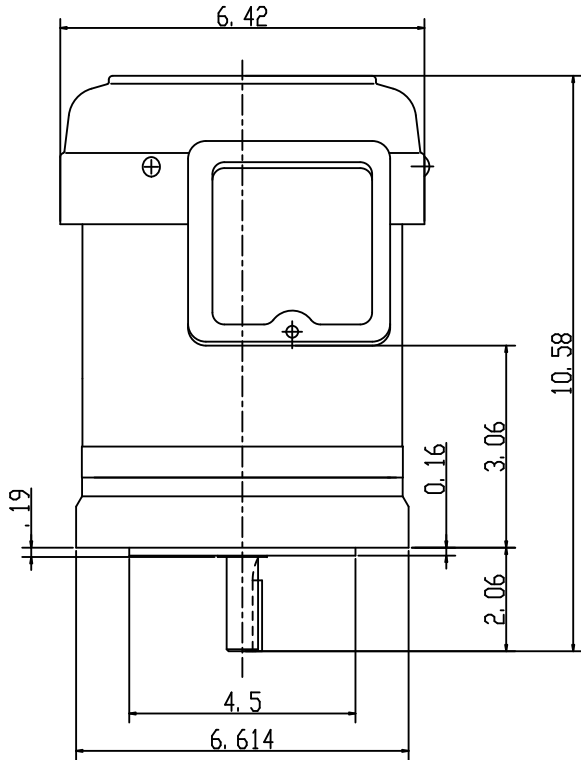

DATE  
JAN 19, 2012

CATALOG NO.  
GHV0/24C

OUTLINE DIMENSIONS  
3-PHASE INDUCTION MOTOR

MODEL TYPE:  
AETHCF

FRAME NO. 56C

Pole	HP	KW	Hz	VOLT	Syn. Speed R. P. M
4	1/4	.19	60	230/460	1800

Ins.	Rating	Dimensions in	Approx Weight	Bearings
F	CONT.	inch	24 lbs.	DF: 6204ZZ NDE: 6203ZZ

APPD.	W. H. TSAI	03 31 03
CHKD.	J. B. CHEN	03 31 03
DWN.	P. J. CHEN	03 31 03

TECO Westinghouse

DWG NO.  
31049Z105  
0724