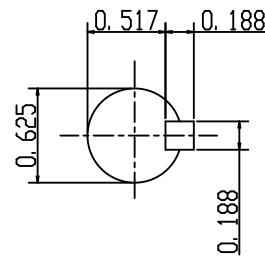

DATE  
JAN 19, 2012

CATALOG NO.  
GHV0/24C

OUTLINE DIMENSIONS  
3-PHASE INDUCTION MOTOR

MODEL TYPE:  
AETHCF

FRAME NO. 56C

Pole	HP	KW	Hz	VOLT	Syn. Speed R. P. M
4	1/4	.19	60	230/460	1800

Ins.	Rating	Dimensions in	Approx Weight	Bearings
F	CONT.	inch	24 lbs.	DF: 6204ZZ NDE: 6203ZZ